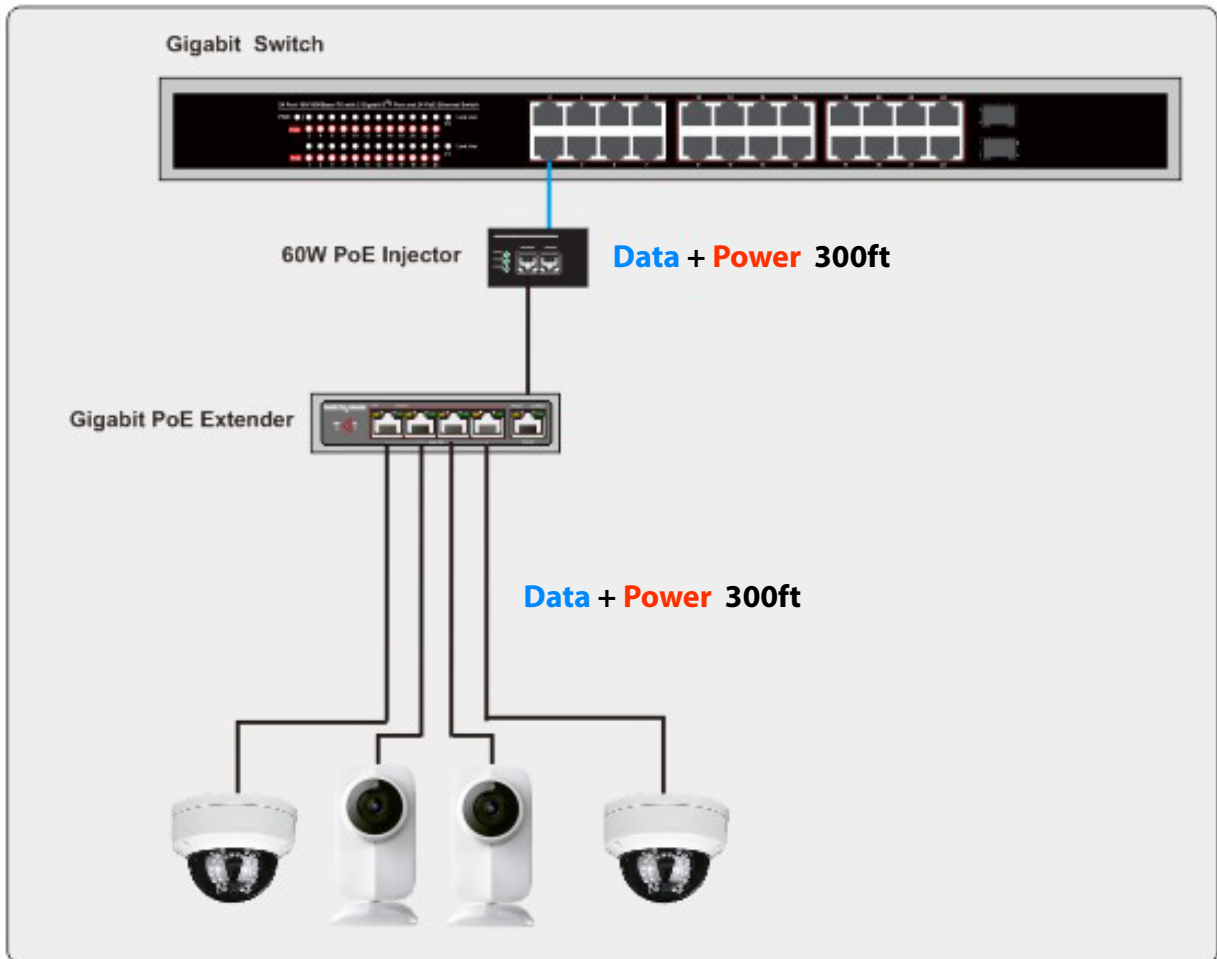

TI-PoE-EX4P

Gigabit Power-over-Ethernet Extender

FEATURES

- Compatible with IEEE802.3af and IEEE802.3at and IEEE802.3bt 4Pairs
- Extends the range of PoE and Ethernet an additional 300ft
- No additional power supply is required
- Automatically detects and protects PoE equipments from being damaged by incorrect installation
- Full-rate network throughout the whole extended distance
- Wall-Mountable design
- Easy plug-and-play installation
- EMI standards complies with FCC, CE class B

SPECIFICATIONS

Item	Description
No. of channels	1(PoE IN) into 4(PoE OUT)
Pass Through Data Rates	10/100/1000 Mbps half/full duplex
Power over Ethernet input	Pin Assignment and Polarity: Both 1/2 (-), 3/6 (+) and 7/8 (-), 4/5 (+)
Power over Ethernet Output	Pin Assignment and Polarity: 1/2 (-), 3/6 (+) Output Power: up to 12W for 4 PSE or 25W for 2 PSE
Indicators	LED indicators are located on the RJ45 connector Power indicator: PoE enabled Powered success:Power Network indicator: Link/Act
Connectors	Shielded RJ-45, EIA 568A and 568B
Network cables	Shielded category 5 (or higher)
Dimensions	119mm x 85mm x 28mm
Mounting	Wall or shelf
Environment	Indoor
Environmental Conditions	Operating Ambient Temperature:-10 to 45 °C Operating Humidity: Maximum 90%, Non-condensing Storage Temperature:-30 to 70 °C Storage Humidity: Maximum 95%, Non-condensing
Regulatory Compliance	IEEE 802.3af (15.4W) IEEE 802.3at (30W) IEEE802.3bt 4Pairs(60W for input)

TI-PoE-EX4P

Gigabit Power-over-Ethernet Extender

Typical Application

Maximum Distances for Power Sources

Multiple PoE Extenders can be connected every 300ft to obtain greater distances. The actual figures depend on operating conditions. The range is over 24 AWG or heavier Cat-5e or Cat-6 cable except where specified.