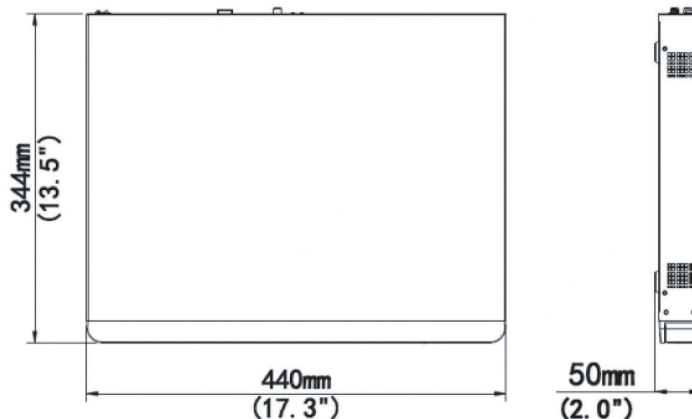

PHYSICAL INTERFACE