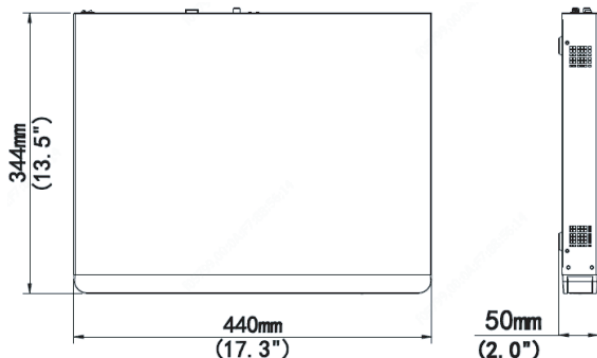

DIMENSIONS

Dimensions

Model	TI-NR432N2
Video/Audio Input	
IP Video Input	32-ch
Two-way Audio Input	1-ch, RCA
Network	
Incoming Bandwidth	320Mbps
Outgoing Bandwidth	320Mbps
Remote Users	128
Protocols	P2P, UPnP, NTP, DHCP, PPPoE
Video/Audio Output	
HDMI/VGA Output	HDMI1/VGA: 1920x1080p/60Hz, 1920x1080p/50Hz, 1600x1200/60Hz, 1280x1024/60Hz, 1280x720/60Hz, 1024x768/60Hz
	HDMI2: 4K (3840x2160)/60Hz, 4K (3840x2160)/30Hz, 1920x1080p/60Hz, 1920x1080p/50Hz, 1600x1200/60Hz, 1280x1024/60Hz, 1280x720/60Hz, 1024x768/60Hz
Recording Resolution	12MP/8MP/6MP/5MP/4MP/3MP/1080p/960p/720p/D1/2CIF/CIF
Audio Output	1-ch, RCA
Synchronous Playback	16-ch
Corridor Mode Screen	3/4/5/7/9/10/12/16/32
Decoding	
Decoding format	Ultra 265, H.265, H.264
Live view/Playback	12MP/8MP/6MP/5MP/4MP/3MP/1080p/960p/720p/D1/2CIF/CIF
Capability	3 x 12MP@25, 4 x 4K@30, 8 x 4MP@30, 16 x 1080p@30, 32 x 960p@25
Hard Disk	
SATA	4 SATA interfaces
Capacity	up to 6TB for each HDD
External Interface	
Network Interface	2 RJ45 10M/100M/1000M self-adaptive Ethernet Interfaces
Serial Interface	1 x RS485
USB Interface	Front panel: 1 x USB2.0
	Rear panel: 1 x USB2.0, 1 x USB3.0
Alarm In	16-ch
Alarm Out	4-ch
General	
Power Supply	12V DC
	Power Consumption: ≤ 12W (without HDD)
Working Environment	-10°C~+55°C (+14°F~+131°F), Humidity ≤ 90% RH (non-condensing)
Dimensions (W×D×H)	440mm × 344mm × 50mm (17.3" × 13.5" × 2.0")
Weight (without HDD)	≤ 3.14Kg (6.92lb)