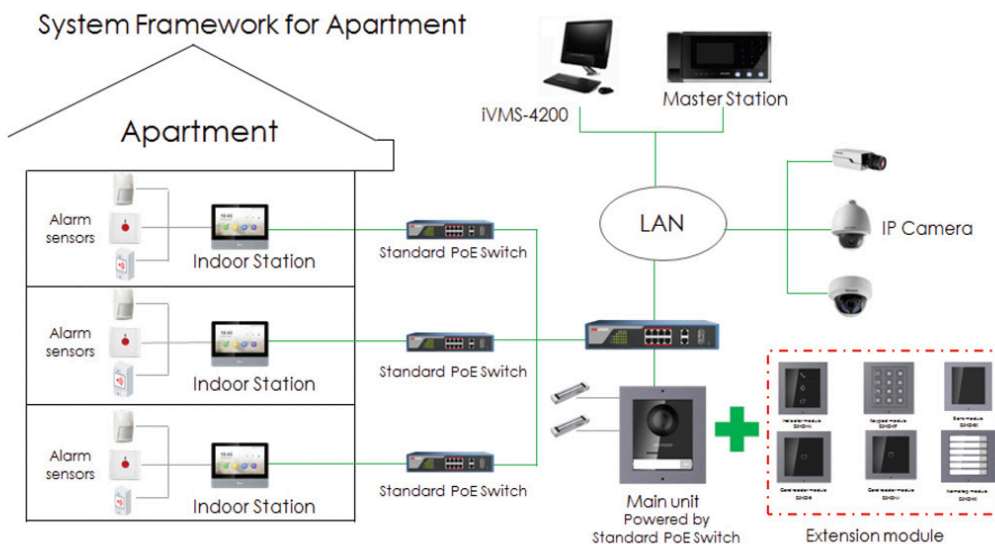

Video Intercom Indoor Station with 7-Inch Touch Screen

MODEL **DS-KH6320-TE1**

KEY FEATURES

- New UI V2.0: User friendly design
- 7-inch colorful touch screen with resolution 1024 × 600
- Standard PoE
- Stores messages and captures pictures in the TF card
- Remote unlocking via the client software or the mobile client
- Views live videos of door stations and linked cameras

TYPICAL APPLICATION

DS-KH6320-TE1

Video Intercom Indoor Station with 7-Inch Touch Screen

SPECIFICATIONS

Model	DS-KH6320-TE1
System	
Memory	128 MB
Flash	32 MB
Operation system	Embedded Linux operation system
Display	
Display screen	7-inch colorful TFT LCD
Display resolution	1024 × 600
Operation method	Built-in omnidirectional microphone
Audio	
Audio input	Built-in loudspeaker
Audio output	1024 × 600
Audio compression standard	G.711 U
Audio compression rate	64kbps
Audio quality	Noise suppression and echo cancellation
Network	
Wired network	10/100 Mbps self-adaptive network
Network protocol	TCP/IP, SIP, RTSP
Network interface	1 RJ-45 10/100 Mbps self-adaptive
Alarm input	8-ch alarm inputs
TF card	Max to 32 G, SD 2.0 or lower version
General	
Power supply	IEEE802.3af, standard PoE
	12 VDC/1 A
Power consumption	6 W
Working temperature	14 °F to 131 °F
Working humidity	10% to 90%
Dimensions (W × H × D)	7.9" × 5.5" × 0.6"