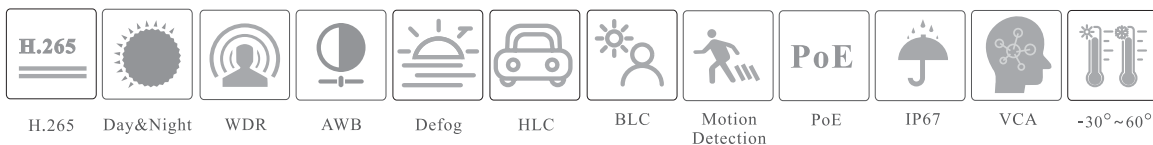

### KEY FEATURES

- 5MP ( 2592 × 1944 ) H.265 full real time coding
- Max. resolution: 2592 × 1944
- ICR auto switch, true day / night vision
- 20~30m IR night view distance
- 3D DNR, true WDR, HLC, BLC, Defog, NIR, Smart IR and ROI coding
- Support image distortion correction
- Built-in micro SD card slot, up to 256GB
- DC12V/PoE power supply
- IP 67 ingress protection
- Support three streams
- P2P function optional
- Support remote monitoring by smart phones & tablet PCs with iOS and Android OS
- Intelligent analytics

### SPECIFICATIONS

Specifications	Model	TI-NCT05XD-AN
<b>Camera</b>		
Image Sensor		1 / 2.7" CMOS
Image Size		2592 × 1944
Electronic Shutter		1s ~ 1 / 100000 s
Iris Type		Fixed Iris
Min. Illumination		0.02 lux@F1.6,AGC ON; 0 lux with IR 0.007 lux@F1.2,AGC ON; 0 lux with IR
Lens		2.8 mm@F1.6, horizontal FoV: 98.5°; vertical FoV: 82.1°; diagonal FoV:110.9° 3.6 mm@F1.6, horizontal FoV: 81.4°; vertical FoV: 65.7°; diagonal FoV:94.2°
Focus		Fixed
Lens Mount		M12
Day & Night		ICR
Wide Dynamic Range		120dB
BLC		Yes
HLC		Yes
Defog		Yes
Digital NR		3D DNR
Angle Adjustment		Pan: 0°~360° ; Tilt: 0°~75° ; Rotation: 0°~360°
<b>Image</b>		
Video Compression		H.265+ / H.265 / H.264+ / H.264 / MJPEG
H.264 Compression Standard		Baseline Profile/Main Profile/High Profile
Resolution		5MP(2592×1944), 4MP(2592×1520), 2K(2560×1440), 3MP(2304×1296), 1080P(1920×1080), 720P(1280×720), D1, CIF, 480×240
Main Stream		5MP/ 4MP/ 2K / 3MP / 1080P / 720P ( 60Hz : 1 ~ 30fps; 50Hz: 1~25fps ) HFR mode: 1080P / 720P ( 60Hz : 1 ~ 60fps; 50Hz: 1~50fps )
Sub Stream		720P/D1/CIF ( 60Hz : 1~30fps; 50Hz: 1~25fps )
Third Stream		D1/CIF/480×240 ( 60Hz : 1~30fps; 50Hz: 1~25fps )
Bit Rate		64 Kbps ~ 8 Mbps
Bit Rate Type		VBR / CBR
Audio Compression		G711A / U
Image Settings		ROI, Saturation, Brightness, Hue, Contrast, Wide Dynamic, Sharpness, NR, etc. adjustable through client software or web browser
ROI		Each ROI to be configured separately