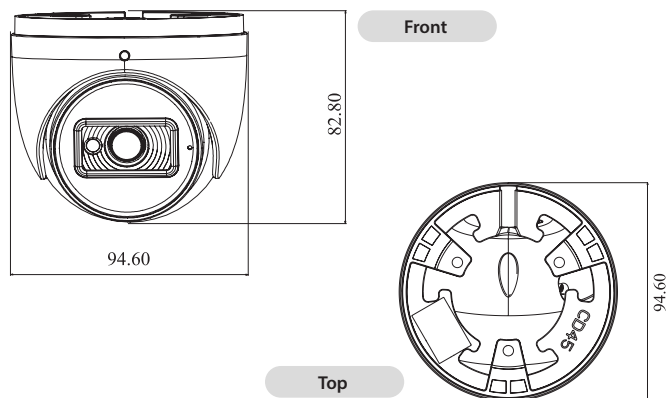

### SPECIFICATIONS

Specifications	Model	TI-NCT05XD-AN
<b>Camera</b>		
Image Sensor		1 / 2.7" CMOS
Image Size		2592 × 1944
Electronic Shutter		1s ~ 1 / 100000 s
Iris Type		Fixed Iris
Min. Illumination		0.02 lux@F1.6,AGC ON; 0 lux with IR 0.007 lux@F1.2,AGC ON; 0 lux with IR
Lens		2.8 mm@F1.6, horizontal FoV: 98.5°; vertical FoV: 82.1°; diagonal FoV:110.9° 3.6 mm@F1.6, horizontal FoV: 81.4°; vertical FoV: 65.7°; diagonal FoV:94.2°
Focus		Fixed
Lens Mount		M12
Day & Night		ICR
Wide Dynamic Range		120dB
BLC		Yes
HLC		Yes
Defog		Yes
Digital NR		3D DNR
Angle Adjustment		Pan: 0°~360° ; Tilt: 0°~75° ; Rotation: 0°~360°
<b>Image</b>		
Video Compression		H.265+ / H.265 / H.264+ / H.264 / MJPEG
H.264 Compression Standard		Baseline Profile/Main Profile/High Profile
Resolution		5MP(2592×1944), 4MP(2592×1520), 2K(2560×1440), 3MP(2304×1296), 1080P(1920×1080), 720P(1280×720), D1, CIF, 480×240
Main Stream		5MP/ 4MP/ 2K / 3MP / 1080P / 720P ( 60Hz : 1 ~ 30fps; 50Hz: 1~25fps ) HFR mode: 1080P / 720P ( 60Hz : 1 ~ 60fps; 50Hz: 1~50fps )
Sub Stream		720P/D1/CIF ( 60Hz : 1~30fps; 50Hz: 1~25fps )
Third Stream		D1/CIF/480×240 ( 60Hz : 1~30fps; 50Hz: 1~25fps )
Bit Rate		64 Kbps ~ 8 Mbps
Bit Rate Type		VBR / CBR
Audio Compression		G711A / U
Image Settings		ROI, Saturation, Brightness, Hue, Contrast, Wide Dynamic, Sharpness, NR, etc. adjustable through client software or web browser
ROI		Each ROI to be configured separately

### DIMENSIONS