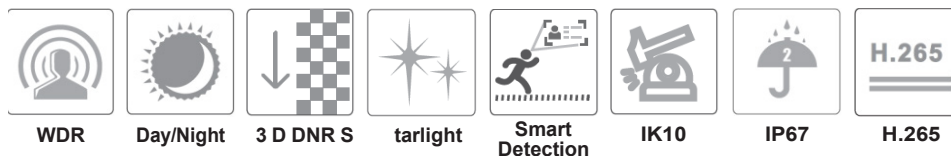

## KEY FEATURES

- Four 2MP video modules to stitch one 8MP (4096x1800), 180° panoramic view stream
- True starlight technology (0.008lux@F2.0 AGC on) provides vivid color at most scenarios
- 20m Smart IR provides clear and uniform B/W image under no light conditions
- DWDR, 3D DNR, BLC, HLC
- Recognizes max. 50 faces/s within a public area
- Alarm triggered by multi-rules: line crossing, intrusion, device error
- 5 zones of e-PTZ, 4 zones of privacy masks, and custom logo support.
- ONVIF specifications, interoperability between network video products, regardless of manufacturer
- Interface: RJ45, SD Card, Alarm, Audio, RS485
- -30°C~60°C(-22°F~140°F), IP67, IK10, Metal body
- Support both PoE(802.3.af) and DC12V
- One IP, one cable, reducing total fees