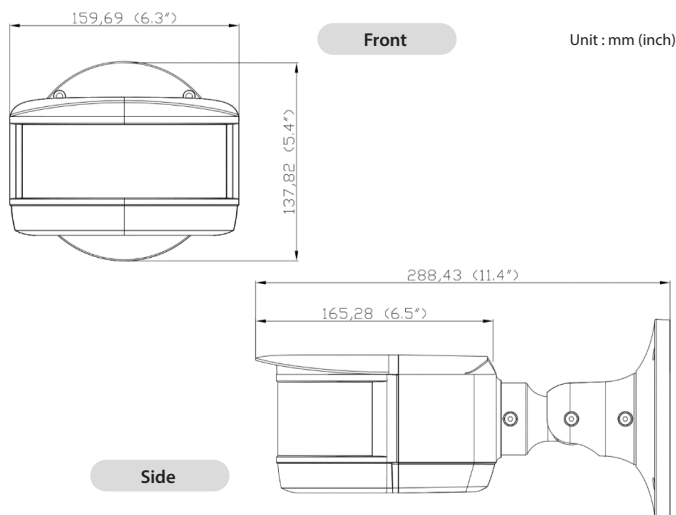

## 8MP Stitched 180° Panoramic Network Camera

### SPECIFICATIONS

Specifications	Model	TI-NCT08SP
<b>Camera Module</b>		
Image sensor		1/2.8" progressive scan CMOS image sensor x 4
Mini. Illumination		Color:0.008Lux @(F2.0,AGC ON) ; B/W:0.008Lux @(F2.0,AGC ON) ; 0Lux with IR
Image setting		Flip, Mirror, Saturation, Brightness, Contrast, Sharpness, AGC, and AWB adjusted by client software/browser
Shutter Speed		1/1 s – 1/10,000 s
White Balance		Auto/Manual/Indoor/Outdoor
Gain		Auto/Manual
Day & Night		IR Cut filter
Digital Zoom		16x
Privacy Mask		4 Programmable privacy masks
3D DNR		Auto/Manual
BLC		Yes
HLC		Yes
WDR		D-WDR
Defog		Electronic
EIS		Yes
Regional Exposure		No
Picture overlay		Logo picture could be overlaid on video
<b>Lens</b>		
Focus length		3.2mm lens x 4
Aperture		F2.0
FOV		Panoramic image : Horizontal FOV : 180° ; Vertical FOV: 85°
Working distance		1.0m ~ INF
<b>IR</b>		
IR Range		20m radius
Smart IR		Yes
<b>Network</b>		
Max Resolution		4096x1800@25/30fps
Main stream		4096 x 1800, 3840 x 1680, 2880 x 1264(1~30fps)
Sub stream:		2048 x 896, 704 x 320(1~30fps)
Third stream:		704 x 320 ( 1~30fps )
SVC		Yes
Video compression		Smart H.265/H.264/MJPEG
Audio compression		G.711 A/U
Audio Enhancement		Not support
Protocols		HTTP, HTTPS, IPv4/IPv6, 802.1x, QoS, FTP, SMTP, UPnP, SNMP,DNS, DDNS, NTP, RTSP, RTP, TCP/IP, UDP, IGMP, ICMP,DHCP, PPPoE
Simultaneous live view		Up to 6 channels
User / Host		Up to 16 users, 3 levels: Administrator, Advanced User and Normal User

### DIMENSIONS