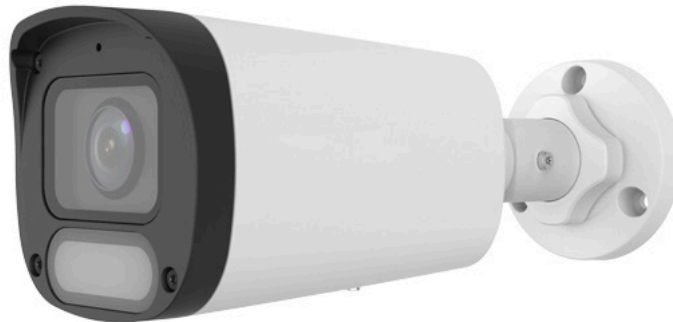

5MP Fixed Bullet Network Camera

NIGHT WATCH

MODEL **WM-NC625N-MB**

KEY FEATURES

- 1/1.8" CMOS Sensor
- 5 MP Resolution (2880 × 1620)@25/20 fps (16:9)
- F1.0 Large aperture lens
- 24 Hour full color images
- Ultra Low Lux : 0.0003 Lux (F1.0, AGC ON)
- H.265, H.264, MJPEG
- 120 dB True WDR technology enables clear image in strong light scene
- White light, up to 30 m (98.4 ft.) warm light distance
- 2.8mm Fixed
- Low Power Consumption 2.8W Max
- Micro SD, up to 512 GB
- Water proof, IP67
- Built in MIC