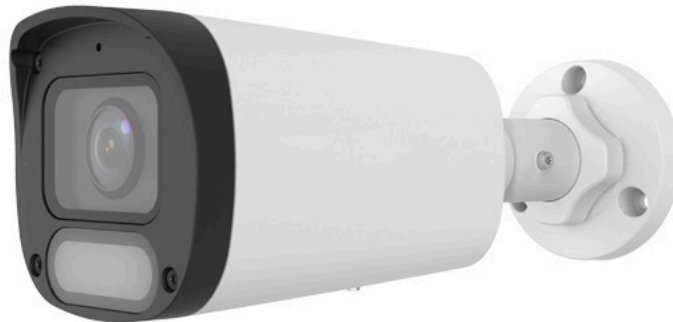

# 5MP Fixed Bullet Network Camera

**NIGHT WATCH**

MODEL **WM-NC625N-MB**

## KEY FEATURES

- 1/1.8" CMOS Sensor
- 5 MP Resolution (2880 × 1620)@25/20 fps (16:9)
- F1.0 Large aperture lens
- 24 Hour full color images
- Ultra Low Lux : 0.0003 Lux (F1.0, AGC ON)
- H.265, H.264, MJPEG
- 120 dB True WDR technology enables clear image in strong light scene
- White light, up to 30 m (98.4 ft.) warm light distance
- 2.8mm Fixed
- Low Power Consumption 2.8W Max
- Micro SD, up to 512 GB
- Water proof, IP67
- Built in MIC

## 5MP Night Watch Fixed Bullet Network Camera

### SPECIFICATIONS

Model	WM-NCWM-NC625N-MBB
<b>IP Camera</b>	
Max Resolution	5 Megapixel
Sensor	1/1.8" CMOS
Min. Illumination	Color: 0.0003 Lux (F1.0, AGC ON)
Shutter	Auto/Manual, 1 ~ 1/100000s
Adjustment Angle	Pan: 0° to 360°, Tilt: 0° to 90°, Rotate: 0° to 360°
S/N	>52 dB
WDR	120 dB
<b>Lens</b>	
Focal Length	2.8 mm
Iris Type	Fixed
Iris	F1.0
Field of View (H)	124.3°
Field of View (V)	64.1°
Field of View (D)	135.0°
Lens Type	Fixed
<b>DORI</b>	
DORI Distance (Lens)	2.8 mm
DORI Distance (Detect)	142.4 ft (43.4 m)
DORI Distance (Observe)	57.1 ft (17.4 m)
DORI Distance (Recognize)	28.5 ft (8.7 m)
DORI Distance (Identify)	14.1 ft (4.3 m)
<b>Illuminator</b>	
Supplemental Light	Warm light
Illumination Distance (Warm Light)	98.4 ft (30 m)
Light On/Off Control	Auto/Manual
<b>Video</b>	
Video Compression	H.265, H.264, MJPEG
H.264 Code Profile	Baseline profile, Main profile, High profile
Frame Rate	Main Stream: 5 MP (2888 × 1620), max. 25 fps; 4 MP (2688 × 1520), max. 25 fps; 4 MP (2560 × 1440), max. 25 fps; 3 MP (2304 × 1296), max. 30 fps; 1080P (1920 × 1080), max. 30 fps; Sub Stream: 720P (1280 × 720), max. 30 fps; D1 (720 × 576), max. 30 fps; 640 × 360, max. 30 fps
Video Bit Rate	128 Kbps to 6144 Kbps
OSD	Up to 4 OSDs
Privacy Mask	Up to 4 areas