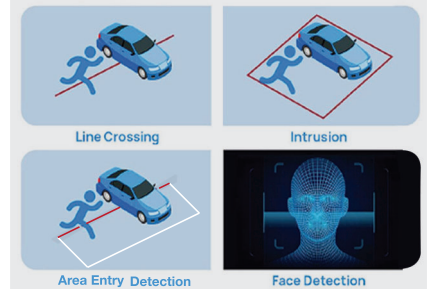

AI-POWERED SMART DETECTION